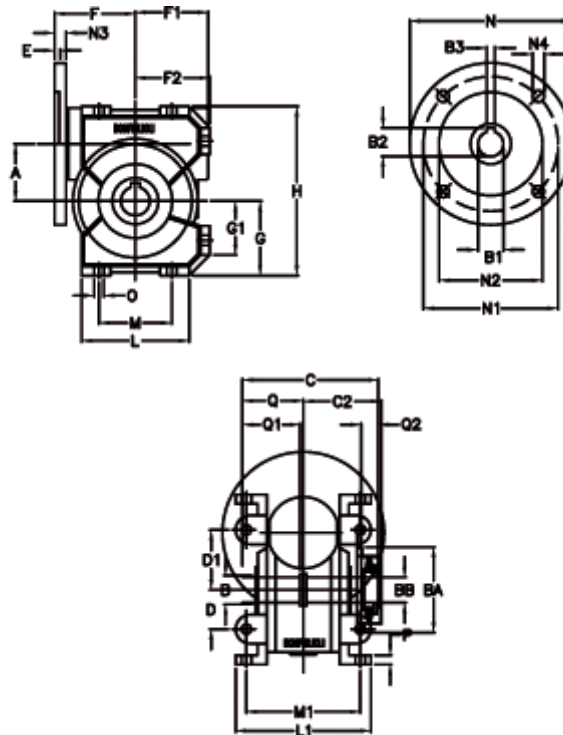

Article number: 390204402002316

Description: Worm Gear with Torque Limiter
VF 44-L1-U-20-P63B14

Measures

a = 44.6	C2 = 48.0	g = 55.0	N = 90	Q1 = 32
B = 18	D = 29	G1 = 40.0	N1 = 75	Q2 = 12
B1 E7 = 11	D1 = 46	H = 127.0	N2 = 60	
B2 = 12.8	Description = VF 44U-xx-63B14	H1 = 97.0	N3 = 8.0	
B3 H9 = 4	E = 2.0	L = 80	N4 = 5.5	
BA = 40	F = 65	L1 = 100	O = 8.5	
BB H7 = 11	F1 = 54	m = 52	P = 8	
C = 79	F2 = 55.0	M1 = 81.0	Q = 32.0	